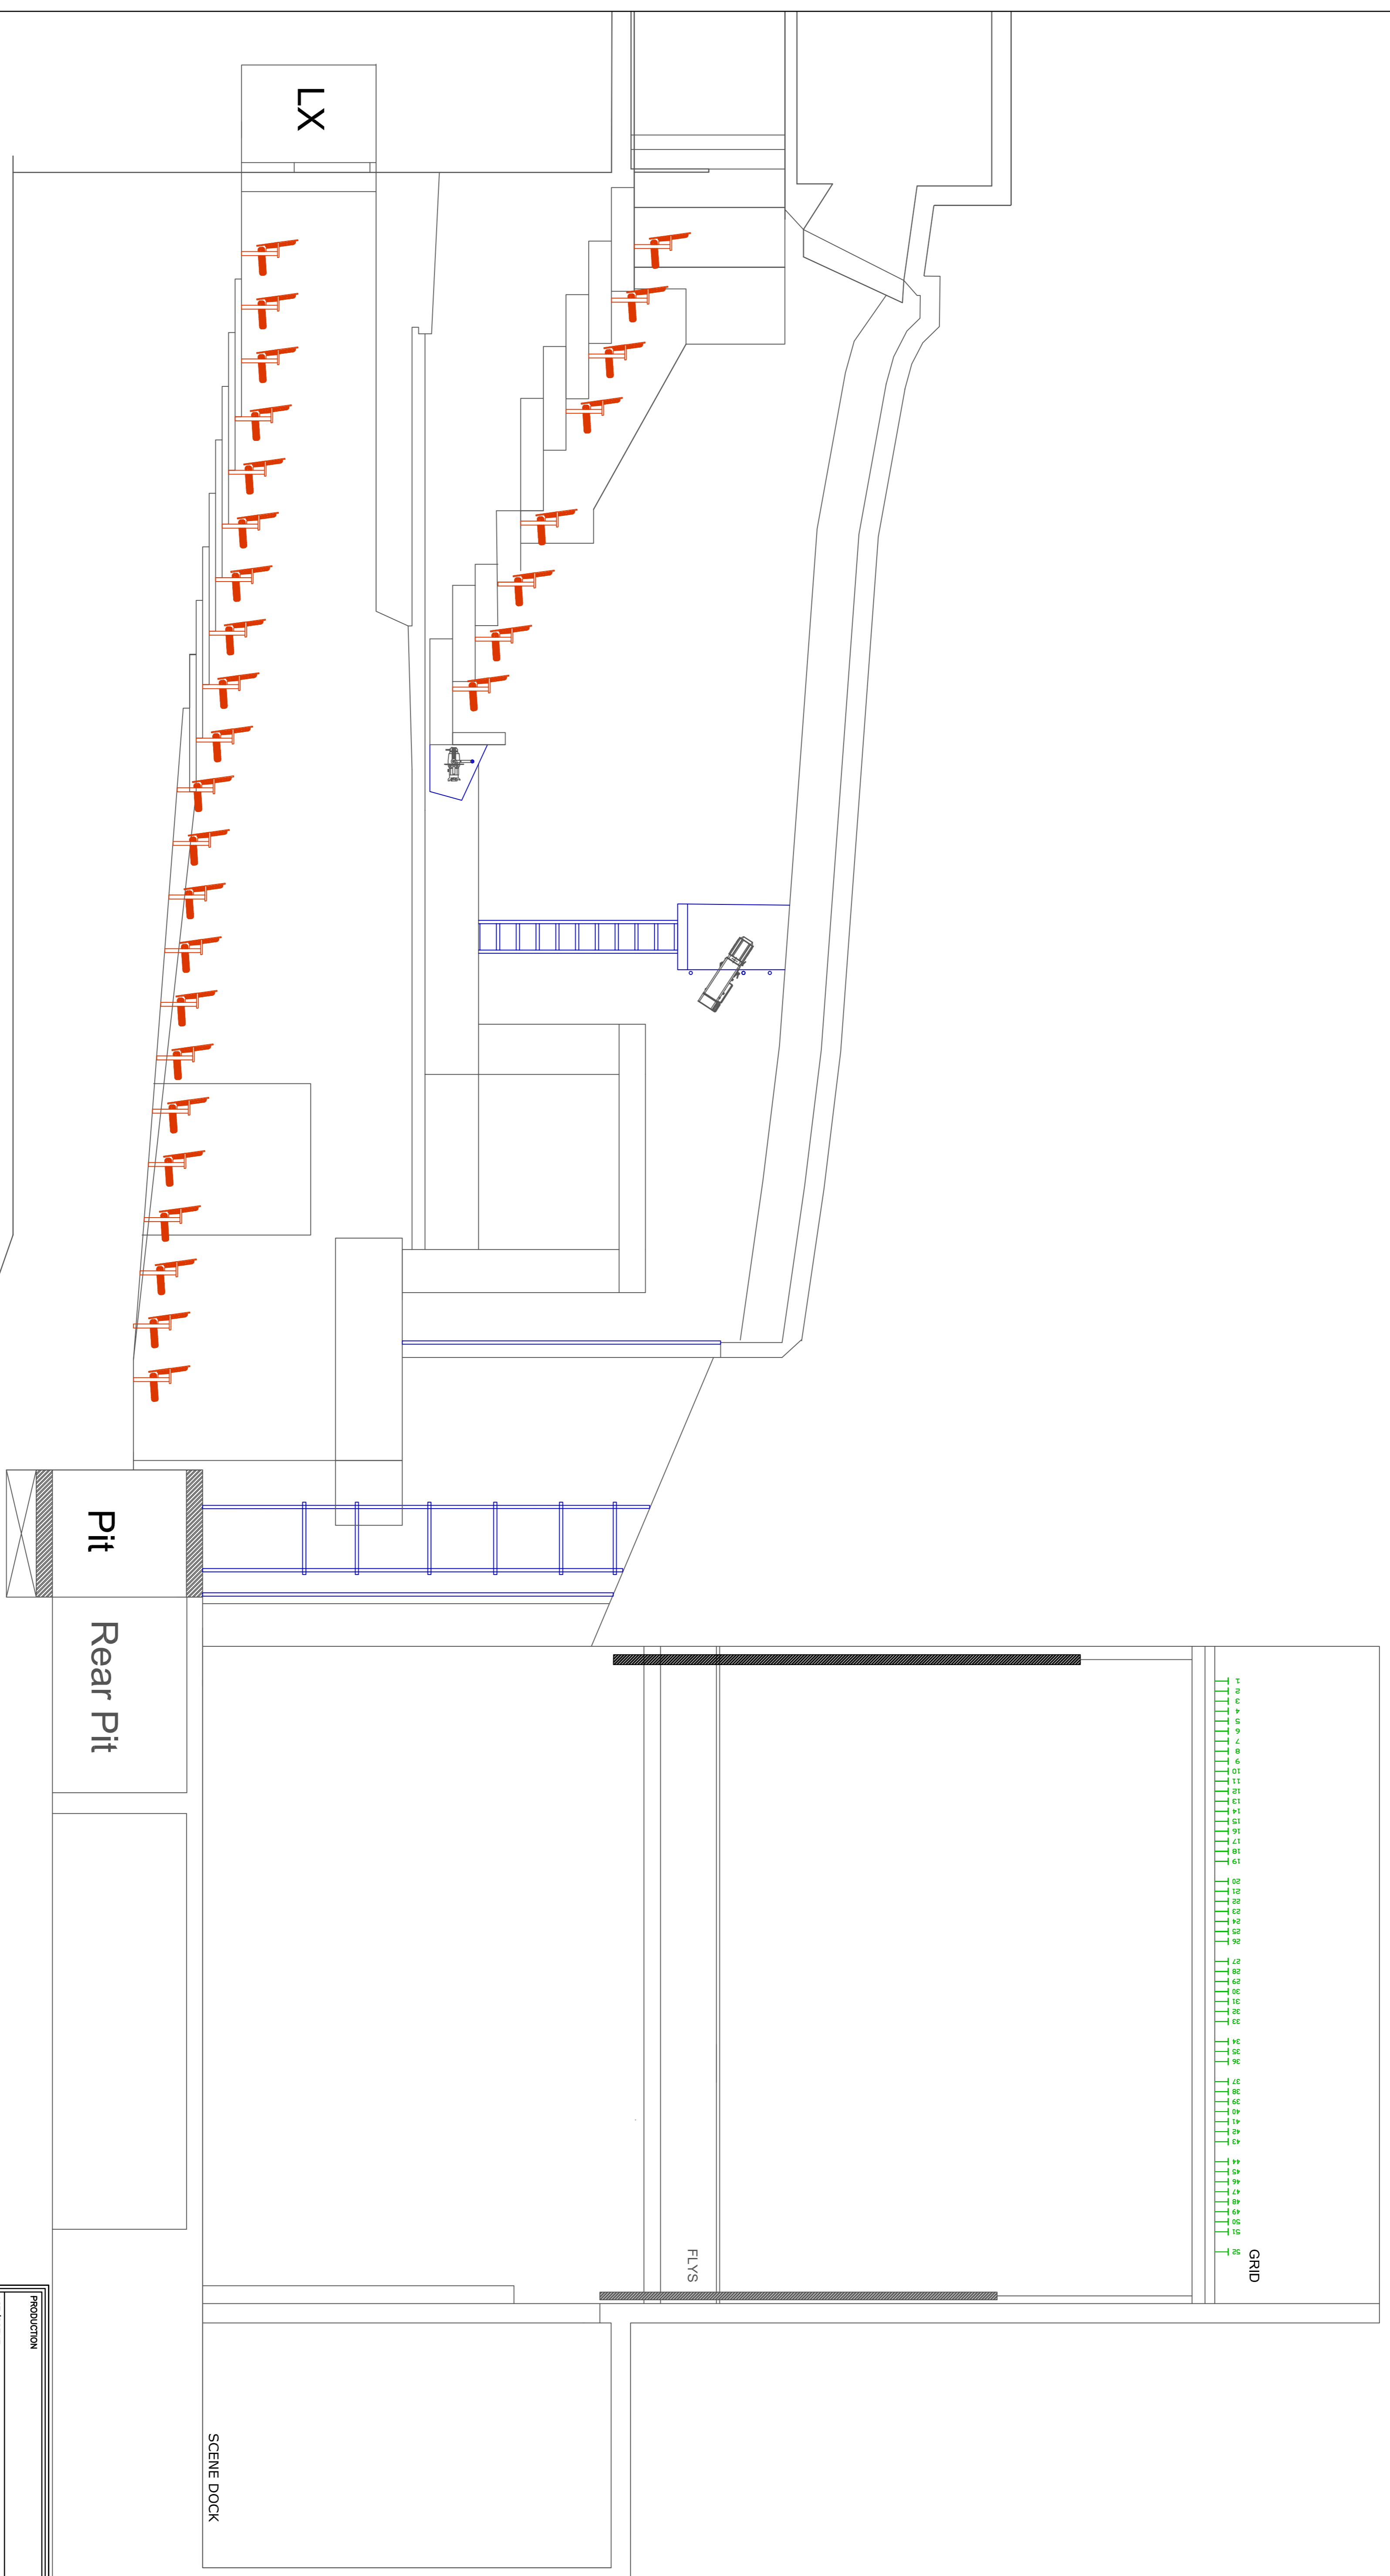

GRID
 1
2
3
4
5
6
7
8
9
10
11
12
13
14
15
16
17
18
19
20
21
22
23
24
25
26
27
28
29
30
31
32
33
34
35
36
37
38
39
40
41
42
43
44
45
46
47
48
49
50
51
52

PRODUCTION			
ACT/SCENE			
DIRECTED			
DESIGNED			
LIGHTING			
DRAWN BY	PLAN NO.	NO. OF PLANS	
DATE	REVISION		